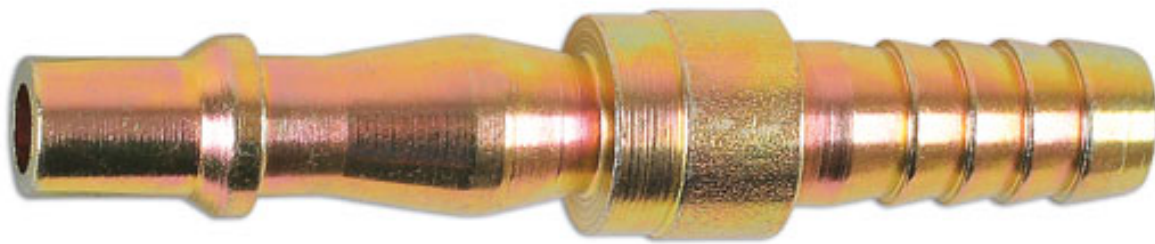

Fastflow Integral Airline Adaptor 5/16" 5pc

Part of our Connect consumable airline range.

Additional Information

- Airline stepped tailpiece.
- Barb: 5/16" OD
- Zinc plated finish.
- Compatible with other popular airline couplings
- 5pc